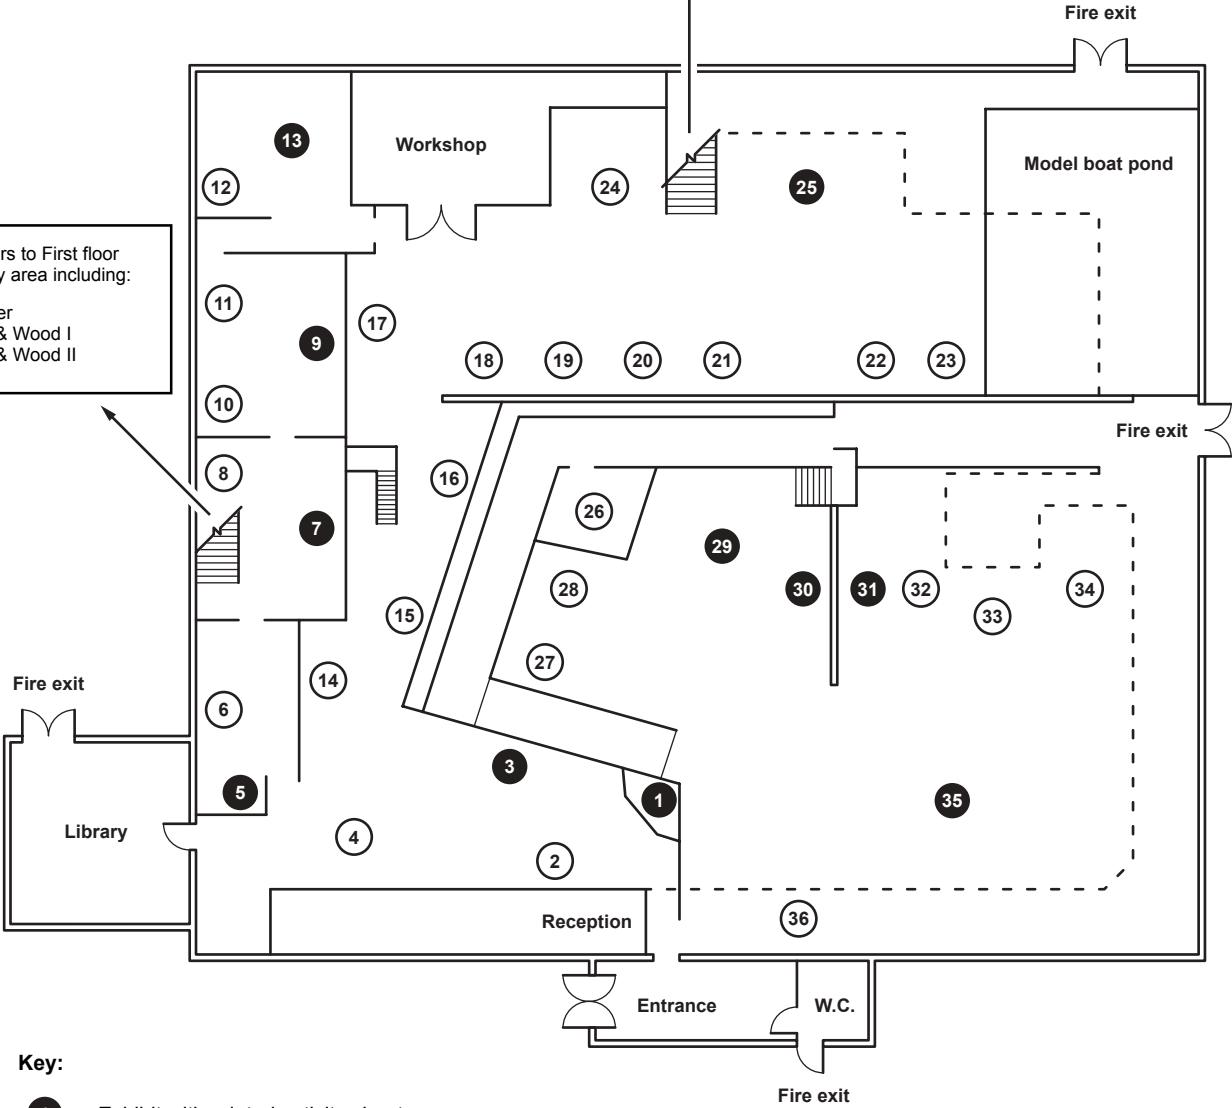

Upstairs to Mezzanine display area including:
 Rayback Sabrecraft
 Standfast Power Ski
 Bluebird Jetstar

Upstairs to First floor display area including:
 Rooster
 Fenn & Wood I
 Fenn & Wood II

Key:

- 1 Exhibit with related activity sheet
- 2 Other exhibit

1. The Carstairs Collection	10. H/E	19. Plenderleith	28. Nordica
2. Charlotte	11. Basileus	20. Splashzone	29. Safety Cell
3. Cygnet	12. Bert Savidge Collection	21. Sonia	30. Miss Britain IV
4. Ian II	13. Antelope I	22. Albatross	31. Apache
5. Donald Campbell	14. Thames launch	23. Thunderbolt	32. Trident
6. Defender II	15. Wildfowler	24. Wasp	33. Dell Bouy
7. Little Bella	16. Cygnet II	25. Fairey Huntress	34. Surfury
8. Bullet	17. El Zanco	26. B.J. Noone	35. Lambs Unipart
9. Blue Gannet	18. Nympho	27. Cosworth	36. Chris Applebee